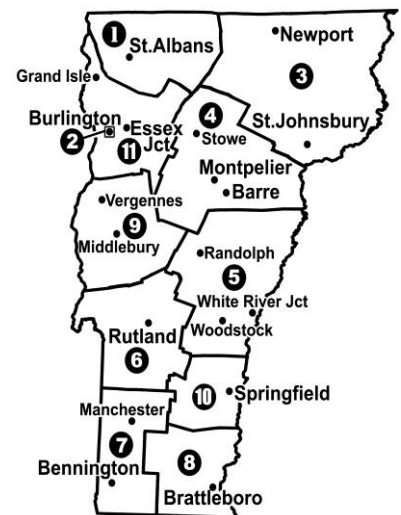

**From the Northwest:** Take I-89 South to White River Jct. Take I-91 south to Exit 2 and turn left onto Western Ave. Follow to the intersection with US 5 and turn left. At the intersection with VT 30 turn left onto VT 30. Legion is on the left at 32 Linden St.

**From the Northeast:** Take I-91 south to Exit 2 and turn left onto Western Ave. Follow to the intersection with US 5 and turn left. At the intersection with VT 30 turn left onto VT 30. Legion is on the left at 32 Linden St.

**From the West:** Take Route 4 East to Exit 1, I-89. Turn south on I-89 to I-91. Take I-91 south to Exit 2 and turn left onto Western Ave. Follow to the intersection with US 5 and turn left. At the intersection with VT 30 turn left onto VT 30. Legion is on the left at 32 Linden St.

**From the Southwest:** Take VT 9 east to Brattleboro. Stay on this road as it becomes onto Western Ave. Follow on to the intersection with US 5 and turn left. At the intersection with VT 30 turn left onto VT 30. Legion is on the left at 32 Linden St.